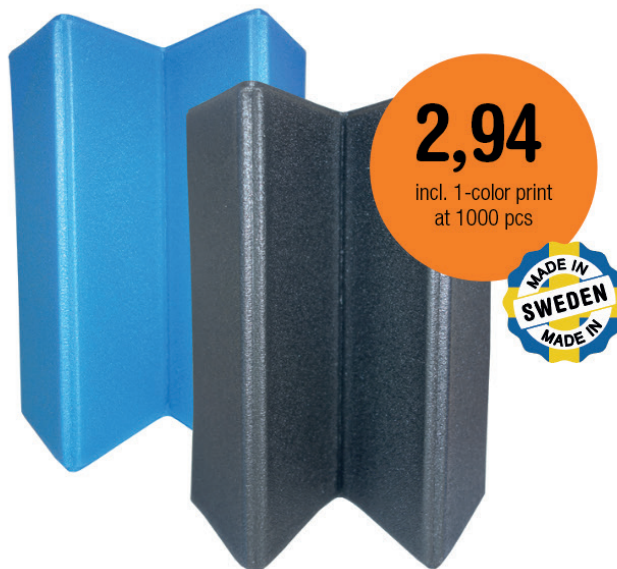

Seat pad with handle

Ultra-light, insulating and waterproof seat pad with a convenient handle.

Dimensions: 360 x 270 x 7 mm.

Maximum printing surface: 320 x 175 mm.

Cliché 52 € /color	100	250	500	1000	2500
Price/pc incl. 1-color printing	4,50	3,62	3,06	2,76	2,68
Printing price/subsequent color	1,42	0,92	0,69	0,61	0,56
Price 1th color back side	1,42	0,92	0,69	0,61	0,56

Item no

● Blue	61403	● Black	61406
● Light orange	61407		

2,76

incl. 1-color print
at 1000 pcs

2,94

incl. 1-color print
at 1000 pcs

Seat pad foldable

Wonderfully smart and super light seat pad that folds flat.

Waterproof and easy to take with you. 1 colour print or embossed.

Dimensions unfolded: 390 x 290 x 5 mm.

Maximum printing surface: 150 x 100 mm.

Cliché 52 € /color	100	250	500	1000	2500
Price/pc incl. 1-color printing	4,80	3,84	3,26	2,94	2,84
Embossing, cliché 350€	1120	1400	1960	3640	5040
Pris/st prägling	3,20	2,81	2,56	2,49	2,41

Item no

● Light blue/2925	61203	● Red	61205
● Black	61206	● Orange	61207

● Light blue/2925	61213	● Red	61215
● Black	61216	● Orange	61217

2,94

incl. 1-color print
at 1000 pcs

Folding seat pad

Practical and waterproof seat pad that can easily be folded. 1-colour print.